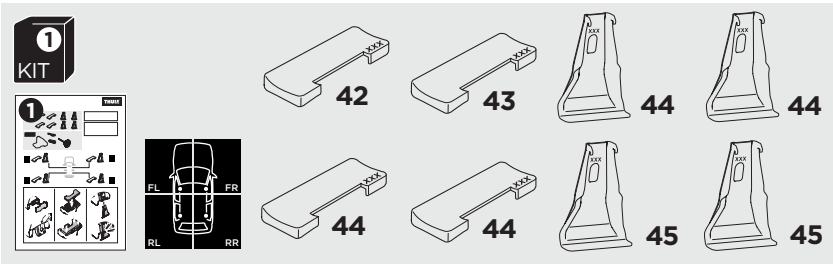

1

Kit 5173 FORD S-Max, 5-dr MPV, 06-15*

* Without fixpoint and with glassroof

ISO 11154-E

THULE WingBar Evo	THULE WingBar Edge	THULE WingBar	THULE SquareBar	Evo X (scale)	Edge X (scale)
FORD S-Max, 5-dr MPV, 06-15*				56	C
THULE ProBar	THULE SlideBar				X (mm/inch)
FORD S-Max, 5-dr MPV, 06-15*				1211 mm / 47 5/8"	

THULE WingBar Evo	THULE WingBar Edge	THULE WingBar	THULE SquareBar	Evo Y (scale)	Edge Y (scale)
FORD S-Max, 5-dr MPV, 06-15*				50	O
THULE ProBar	THULE SlideBar				Y (mm/inch)
FORD S-Max, 5-dr MPV, 06-15*				1151 mm / 45 3/8"	

	W (mm/inch)	Z (mm/inch)
FORD S-Max, 5-dr MPV, 06-15*	800 mm / 31 1/2"	360 mm / 14 1/8"