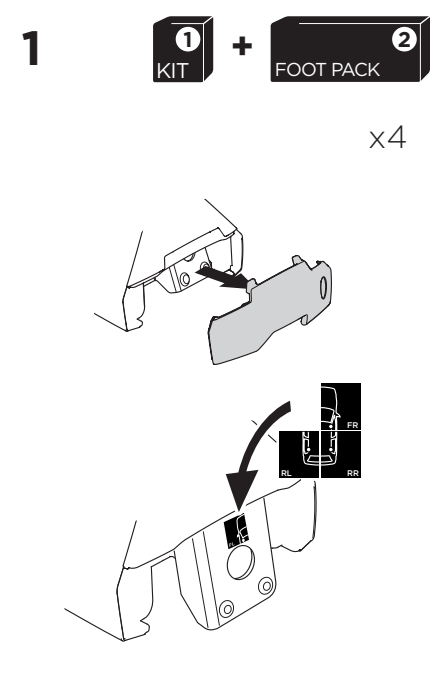

1

Kit 5173 FORD S-Max, 5-dr MPV, 06-15*

* Without fixpoint and with glassroof

ISO 11154-E

THULE WingBar Evo	THULE WingBar Edge	THULE WingBar	THULE SquareBar	Evo X (scale)	Edge X (scale)
FORD S-Max, 5-dr MPV, 06-15*				56	C
THULE ProBar	THULE SlideBar				X (mm/inch)
FORD S-Max, 5-dr MPV, 06-15*				1211 mm / 47 5/8"	

THULE WingBar Evo	THULE WingBar Edge	THULE WingBar	THULE SquareBar	Evo Y (scale)	Edge Y (scale)
FORD S-Max, 5-dr MPV, 06-15*				50	O
THULE ProBar	THULE SlideBar				Y (mm/inch)
FORD S-Max, 5-dr MPV, 06-15*				1151 mm / 45 3/8"	

	W (mm/inch)	Z (mm/inch)
FORD S-Max, 5-dr MPV, 06-15*	800 mm / 31 1/2"	360 mm / 14 1/8"