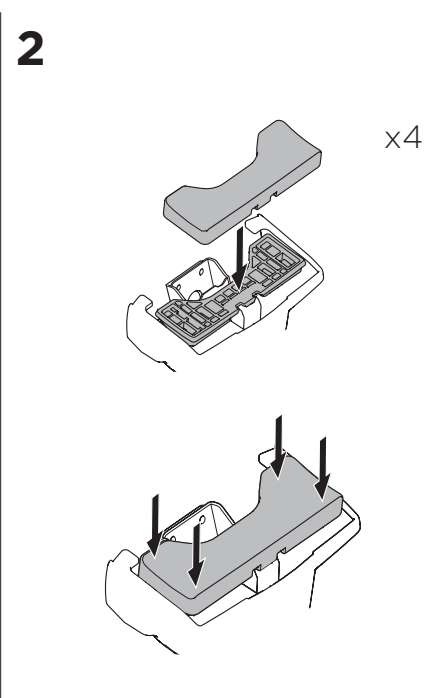

1

Kit 5173 FORD S-Max, 5-dr MPV, 06-15*

* Without fixpoint and with glassroof

ISO 11154-E

THULE WingBar Evo	THULE WingBar Edge	THULE WingBar	THULE SquareBar	Evo X (scale)	Edge X (scale)
FORD S-Max, 5-dr MPV, 06-15*				56	C
THULE ProBar	THULE SlideBar				X (mm/inch)
FORD S-Max, 5-dr MPV, 06-15*				1211 mm / 47 5/8"	

THULE WingBar Evo	THULE WingBar Edge	THULE WingBar	THULE SquareBar	Evo Y (scale)	Edge Y (scale)
FORD S-Max, 5-dr MPV, 06-15*				50	O
THULE ProBar	THULE SlideBar				Y (mm/inch)
FORD S-Max, 5-dr MPV, 06-15*				1151 mm / 45 3/8"	

	W (mm/inch)	Z (mm/inch)
FORD S-Max, 5-dr MPV, 06-15*	800 mm / 31 1/2"	360 mm / 14 1/8"