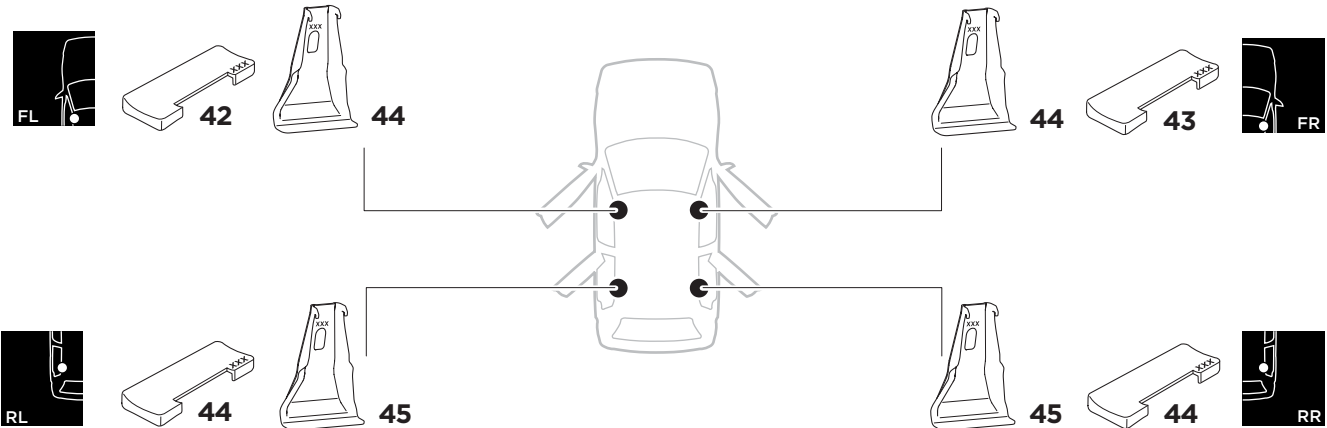

1

Kit 5173 FORD S-Max, 5-dr MPV, 06-15*

* Without fixpoint and with glassroof

ISO 11154-E

THULE WingBar Evo	THULE WingBar Edge	THULE WingBar	THULE SquareBar	Evo X (scale)	Edge X (scale)
FORD S-Max, 5-dr MPV, 06-15*				56	C
THULE ProBar	THULE SlideBar				X (mm/inch)
FORD S-Max, 5-dr MPV, 06-15*				1211 mm / 47 5/8"	

THULE WingBar Evo	THULE WingBar Edge	THULE WingBar	THULE SquareBar	Evo Y (scale)	Edge Y (scale)
FORD S-Max, 5-dr MPV, 06-15*				50	O
THULE ProBar	THULE SlideBar				Y (mm/inch)
FORD S-Max, 5-dr MPV, 06-15*				1151 mm / 45 3/8"	

	W (mm/inch)	Z (mm/inch)
FORD S-Max, 5-dr MPV, 06-15*	800 mm / 31 1/2"	360 mm / 14 1/8"