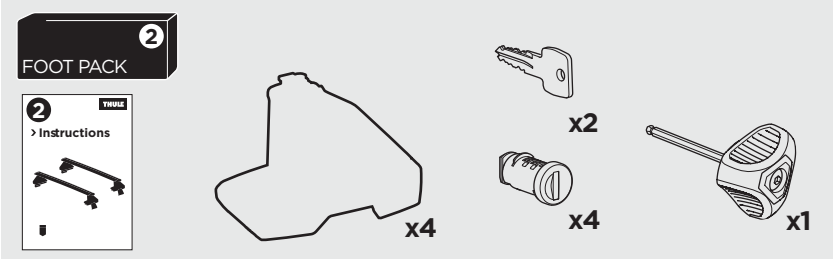

1

Kit 5173 FORD S-Max, 5-dr MPV, 06-15*

* Without fixpoint and with glassroof

ISO 11154-E

THULE WingBar Evo	THULE WingBar Edge	THULE WingBar	THULE SquareBar	Evo X (scale)	Edge X (scale)
FORD S-Max, 5-dr MPV, 06-15*				56	C
THULE ProBar	THULE SlideBar				X (mm/inch)
FORD S-Max, 5-dr MPV, 06-15*				1211 mm / 47 5/8"	

THULE WingBar Evo	THULE WingBar Edge	THULE WingBar	THULE SquareBar	Evo Y (scale)	Edge Y (scale)
FORD S-Max, 5-dr MPV, 06-15*				50	O
THULE ProBar	THULE SlideBar				Y (mm/inch)
FORD S-Max, 5-dr MPV, 06-15*				1151 mm / 45 3/8"	

	W (mm/inch)	Z (mm/inch)
FORD S-Max, 5-dr MPV, 06-15*	800 mm / 31 1/2"	360 mm / 14 1/8"