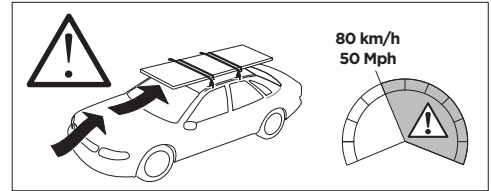

1

Kit 5173 FORD S-Max, 5-dr MPV, 06-15*

* Without fixpoint and with glassroof

ISO 11154-E

THULE WingBar Evo	THULE WingBar Edge	THULE WingBar	THULE SquareBar	Evo X (scale)	Edge X (scale)
FORD S-Max, 5-dr MPV, 06-15*				56	C
THULE ProBar	THULE SlideBar				X (mm/inch)
FORD S-Max, 5-dr MPV, 06-15*				1211 mm / 47 5/8"	

THULE WingBar Evo	THULE WingBar Edge	THULE WingBar	THULE SquareBar	Evo Y (scale)	Edge Y (scale)
FORD S-Max, 5-dr MPV, 06-15*				50	O
THULE ProBar	THULE SlideBar				Y (mm/inch)
FORD S-Max, 5-dr MPV, 06-15*				1151 mm / 45 3/8"	

	W (mm/inch)	Z (mm/inch)
FORD S-Max, 5-dr MPV, 06-15*	800 mm / 31 1/2"	360 mm / 14 1/8"