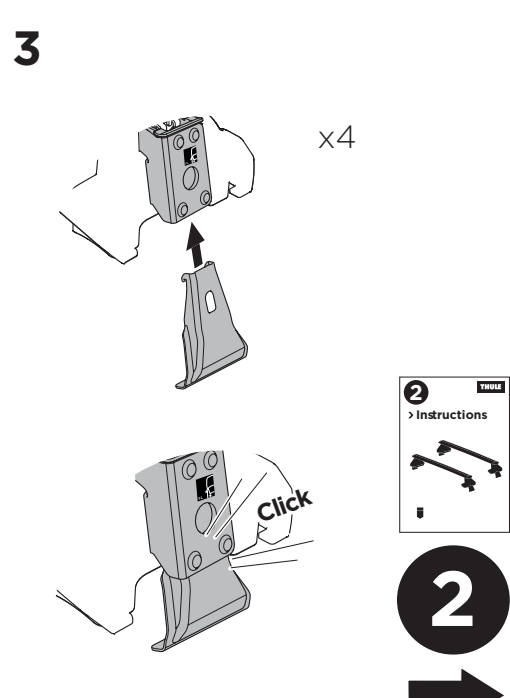

1

Kit 5173 FORD S-Max, 5-dr MPV, 06-15*

* Without fixpoint and with glassroof

ISO 11154-E

THULE WingBar Evo	THULE WingBar Edge	THULE WingBar	THULE SquareBar	Evo X (scale)	Edge X (scale)
FORD S-Max, 5-dr MPV, 06-15*				56	C
THULE ProBar	THULE SlideBar				X (mm/inch)
FORD S-Max, 5-dr MPV, 06-15*				1211 mm / 47 5/8"	

THULE WingBar Evo	THULE WingBar Edge	THULE WingBar	THULE SquareBar	Evo Y (scale)	Edge Y (scale)
FORD S-Max, 5-dr MPV, 06-15*				50	O
THULE ProBar	THULE SlideBar				Y (mm/inch)
FORD S-Max, 5-dr MPV, 06-15*				1151 mm / 45 3/8"	

	W (mm/inch)	Z (mm/inch)
FORD S-Max, 5-dr MPV, 06-15*	800 mm / 31 1/2"	360 mm / 14 1/8"